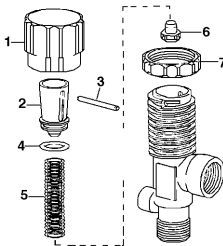

Model 23120

- Polypropylene with stainless steel spring
- Excellent chemical resistance
- EPDM O Rings
- For pressures to 150 psi
- 1/4" port for pressure gauge
- Choice of 1/2" or 3/4" NPT (M) inlet & (F) outlet connections

Ref. No.	Fimco Code No.	Mfg. Part No.	Description	List Price
	5143200	23120-1/2-PP	1/2" Poly Valve	$34.00
	5143199	23120-3/4-PP	3/4" Poly Valve	$34.00
1	5046270	CP23122-NY	Adjusting Cap	$10.86
2	5108095	CP23124-PP	Spring Retainer	$5.51
*3	Available In Kit Only		Retainer Pin	
*4	Available In Kit Only		O Ring Gasket	
*5	Available In Kit Only		Spring	
6	5115078	CP23125-PP	Guide Seat	$4.25
7	5110266	CP23123-PP	Lock Ring	$5.82
*	5168717	PK-AB23120-KIT	Repair Kit Items Marked *	$16.76

How to Order: Specify valve no. Example: 23120-1/2-PP Polypropylene