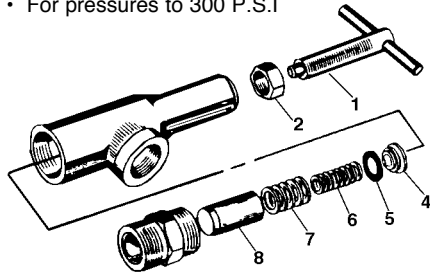

PRESSURE RELIEF VALVES

PISTON TYPE PRESSURE RELIEF/REGULATING VALVES

- Brass with stainless steel springs.
- Choice of 1/2" or 3/4" NPT (M) inlet & (F) outlet connections.
- For pressures to 300 P.S.I.

Ref. No.	Fimco Code No.	Mfg. Part No.	Description	List Price
	5143031	6815-1/2-300	Brass Valve (0-300 PSI)	\$72.49
	5143034	6815-3/4-300	Brass Valve (0-300 PSI)	\$72.49
1	5271369	CP5896	Stem, Brass	\$5.86
1	5271372	CP5896-ALSS	Stem, Aluminum & SS	\$8.27
2	5006085	CP5898	Lock Nut, Brass	\$1.76
2	5006073	CP5898-AL	Lock Nut, Aluminum	\$1.76
x4	Available In Kit Only (CP6545)		Spring Retainer, Brass	\$1.76
*4	Available In Kit Only (CP6545-AL)		Spring Retainer, Aluminum	\$1.76
x*5	Available In Kit Only (CP5899-BU)		Gasket	\$1.46
x*6	Available In Kit Only (CP6547-SS)		Inside Spring	\$3.10
x*7	Available In Kit Only (CP6546-SS)		Outside Spring	\$3.57
x8	Available In Kit Only (CP6544)		Guide Seat, Brass	\$7.43
*8	Available In Kit Only (CP6544-AL)		Guide Seat, Aluminum	\$7.43
	5168378	PK-AB6815-AL-300-KIT	Aluminum Repair Kit Marked*	\$14.85
	5168379	PK-AB6815-300-KIT	Brass Repair Kit Marked x	\$15.75

PISTON TYPE PRESSURE RELIEF/REGULATING VALVES

Bypasses excess liquid. Adjustable to maintain control of line pressure at any pressure within the valve operating range. Selected pressure setting firmly held in place by locknut. Extra large valve passages to handle large flows.

Spraying Systems Co.®

Model 23120

- Polypropylene with stainless steel spring
- Excellent chemical resistance
- EPDM O Rings
- For pressures to 150 psi
- 1/4" port for pressure gauge
- Choice of 1/2" or 3/4" NPT (M) inlet & (F) outlet connections