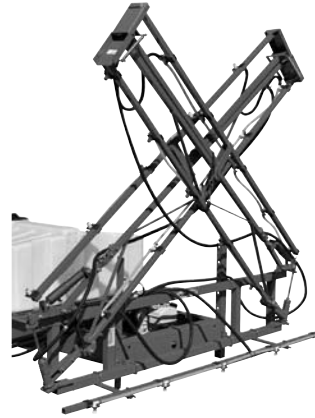

SERIES 257 BOOM ASSEMBLIES

SPECIFICATIONS

- Adjustable spacing nozzles
- Height adjustment
- 4-Way hinge for boom protection
- Cross over folding
- Caps, strainers and tips standard
- Fits all FIMCO carriers
- Square tube boom construction
- Diaphragm check valve nozzles - optional

BOOMS

	Model No.	Shipping Bundle No.	Description	Weight	List Price
6 ROW STANDARD	257-6	5300424	6 Row, 21 Foot Boom W/13 Nozzles	82	\$721.00
		5300343	257 Back Rack Bundle		
		5300348	6 Row Outer Boom Bundle		
		5300351	Nozzle Harness W/8003 VP Tips		
6 ROW QUICKJET	257-6QJD	5300693	6 Row, 21 Foot Boom W/13 Nozzles	82	\$855.00
		5300343	257 Back Rack Bundle		
		5300348	6 Row Outer Boom Bundle		
		5300702	Nozzle Harness W/QuickJet Diaphragm Nozzles W/8003 VS Stainless Steel Tips		
8 ROW STANDARD	257-8	5300658	8 Row, 28 Foot Boom W/17 Nozzles	96	\$772.00
		5300343	257 Back Rack Bundle		
		5300344	8 Row Outer Boom Bundle		
		5300336	Nozzle Harness W/8003 VP Tips		
8 ROW QUICKJET	257-8QJD	5300694	8 Row, 28 Foot Boom W/17 Nozzles	96	\$989.00
		5300343	257 Back Rack Bundle		
		5300344	8 Row Outer Boom Bundle		
		5300355	Nozzle Harness W/QuickJet Diaphragm Nozzles W/8003 VS Stainless Steel Tips		
10 ROW STANDARD	257-10	5300426	10 Row, 35 Foot Boom W/21 Nozzles	110	\$896.00
		5300343	257 Back Rack Bundle		
		5300349	10 Row Outer Boom Bundle		
		5300350	Nozzle Harness W/8003 VP Tips		
10 ROW QUICKJET	257-10QJD	5300695	10 Row, 35 Foot Boom W/21 Nozzles	110	\$1,129.00
		5300343	257 Back Rack Bundle		
		5300349	10 Row Outer Boom Bundle		
		5300360	Nozzle Harness W/QuickJet Diaphragm Nozzles W/8003 VS Stainless Steel Tips		

SERIES 1200 BOOM ASSEMBLIES

- Fits all FIMCO Carriers
- Square tube construction
- Shock absorbers on boom for easy flotation
- Low profile for transport
- Diaphragm check valve nozzles optional
- Adjustable spacing nozzles
- Height adjustment
- 4-Way hinge for boom protection
- Cross over folding
- Caps, strainers and tips standard