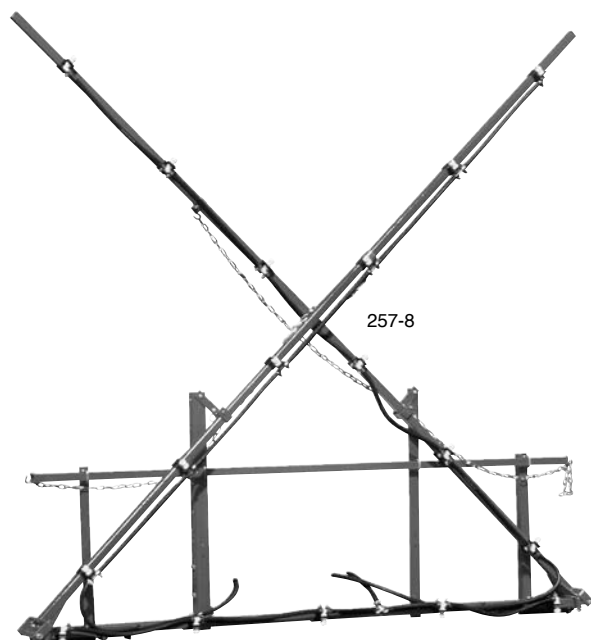

PRO-SERIES BOOM ASSEMBLIES

6, 8 OR 10 ROW PRO-SERIES BOOM

PRO-SERIES-21, PRO-SERIES-28 & PRO-SERIES-35

PRO-SERIES-21 Weight 138 lbs.
 PRO-SERIES-28 Weight 153 lbs.
 PRO-SERIES-35 Weight 180 lbs.

Model #	Code #	Boom Size	Shipping Weight	Carton Size	Shipping Class	Cubic Feet	UPS able	UPC Code	List Price
PRO-SERIES-21.....	5301353.....	6 Row.....	188.....	125 x 28 x 8.....	150.....	16.5.....	NA.....	733029004185.....	\$944.00
PRO-SERIES-28.....	5301354.....	8 Row.....	203.....	125 x 28 x 8.....	150.....	16.5.....	NA.....	733029004192.....	\$1,030.00
PRO-SERIES-35.....	5301355.....	10 Row.....	230.....	125 x 28 x 8.....	150.....	16.5.....	NA.....	733029004185.....	\$1,226.00

DESCRIPTION

This high quality boom comes in a 6 row (21' - 13 nozzle), 8 row (28' - 17 nozzles) or 10 row (35' - 21 nozzles) lengths.

They come complete with nozzle harness assemblies and upright mounting angles.

FEATURES

- Adjustable Spacing Nozzles
20" Spacing Standard
- Adjustable Height
- 4-Way Hinge For Boom Protection
- Cross Over Folding With Center Support & Lock For Low Profile Transport
- Welded Square Tube Boom Sections For Strength
- Nozzle Harness Assemblies Come Complete With Cap, Tip & Strainers
- Diaphragm Check Valve Nozzle Harnesses Are Optional

SERIES 257 BOOM ASSEMBLIES

SPECIFICATIONS

- Adjustable spacing nozzles
- Height adjustment
- 4-Way hinge for boom protection
- Cross over folding
- Caps, strainers and tips standard
- Fits all FIMCO carriers
- Square tube boom construction
- Diaphragm check valve nozzles - optional