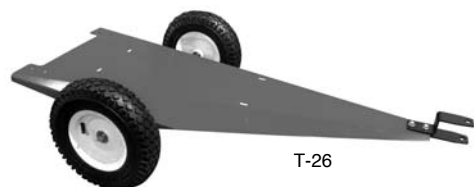

T-26

Model #	Code #	Wt.	List Price
T-15.....	5301235.....	23.....	$133.00
Trailer Kit For Only 15 Gallon Tank			
T-26.....	5301236.....	25.....	$144.00
Trailer Kit For Only 25 Gallon Tank